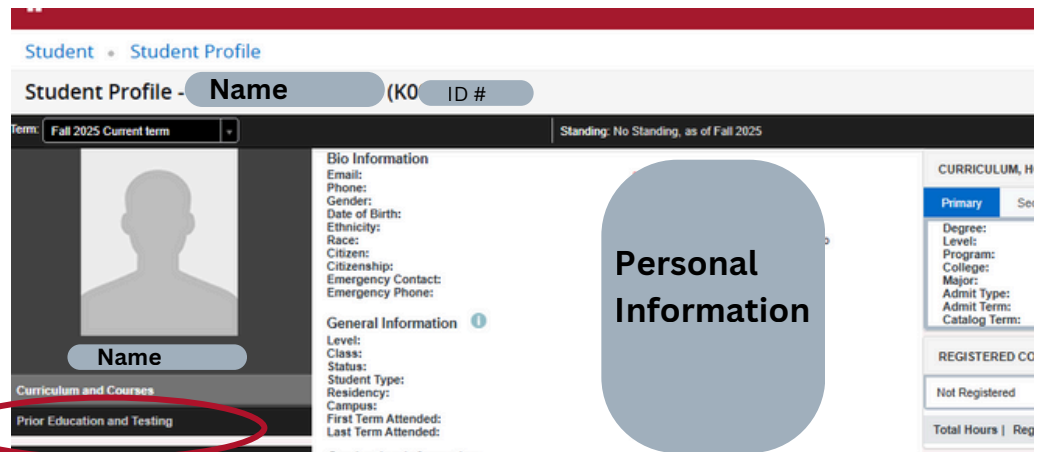

# How to Check Your Placement Levels

SANTA BARBARA CITY COLLEGE | Welcome Center

1. Go to [My.SBCC.edu](http://My.SBCC.edu)

2. Hover over “Student Resources” and Click on “Profile”

3. Click on “Prior Education and Testing”