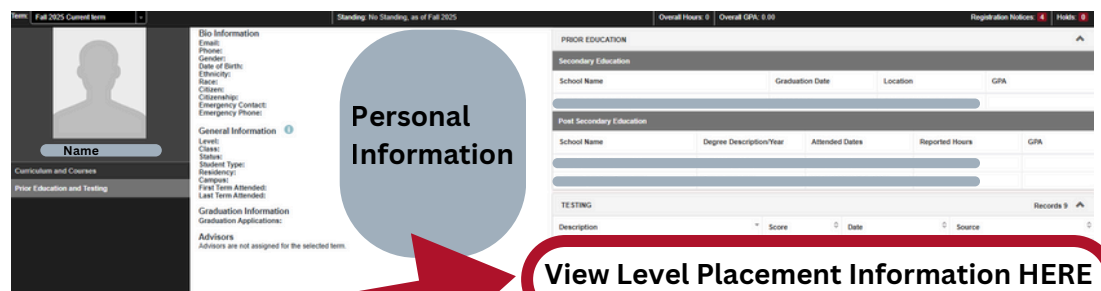

4. View placement levels on the right hand side