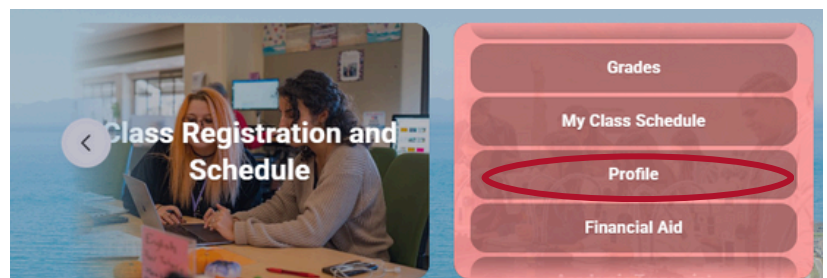

# How to Check Your Placement Levels

SANTA BARBARA CITY COLLEGE | Welcome Center

1. Go to [My.SBCC.edu](http://My.SBCC.edu)

2. Hover over “Student Resources” and Click on “Profile”

3. Click on “Prior Education and Testing”