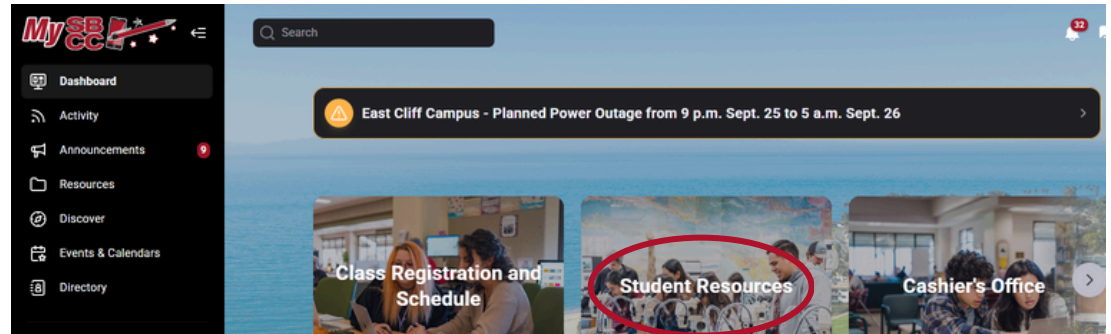

# How to Check Your Placement Levels

SANTA BARBARA CITY COLLEGE | Welcome Center

1. Go to [My.SBCC.edu](http://My.SBCC.edu)

2. Hover over “Student Resources” and Click on “Profile”

3. Click on “Prior Education and Testing”